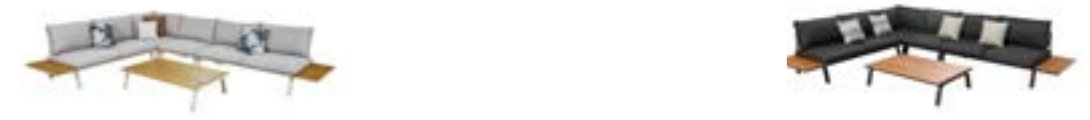

Outdoor Furniture Collection
PUNTO Combinations

348030