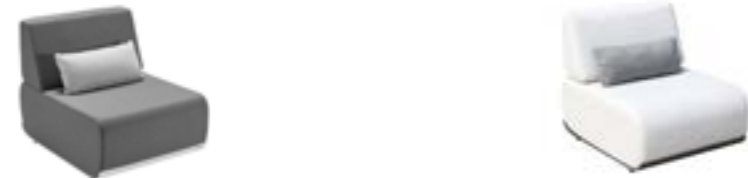

204208
Middle Sofa
Size: 930x730x770mm
Seat height: 375mm