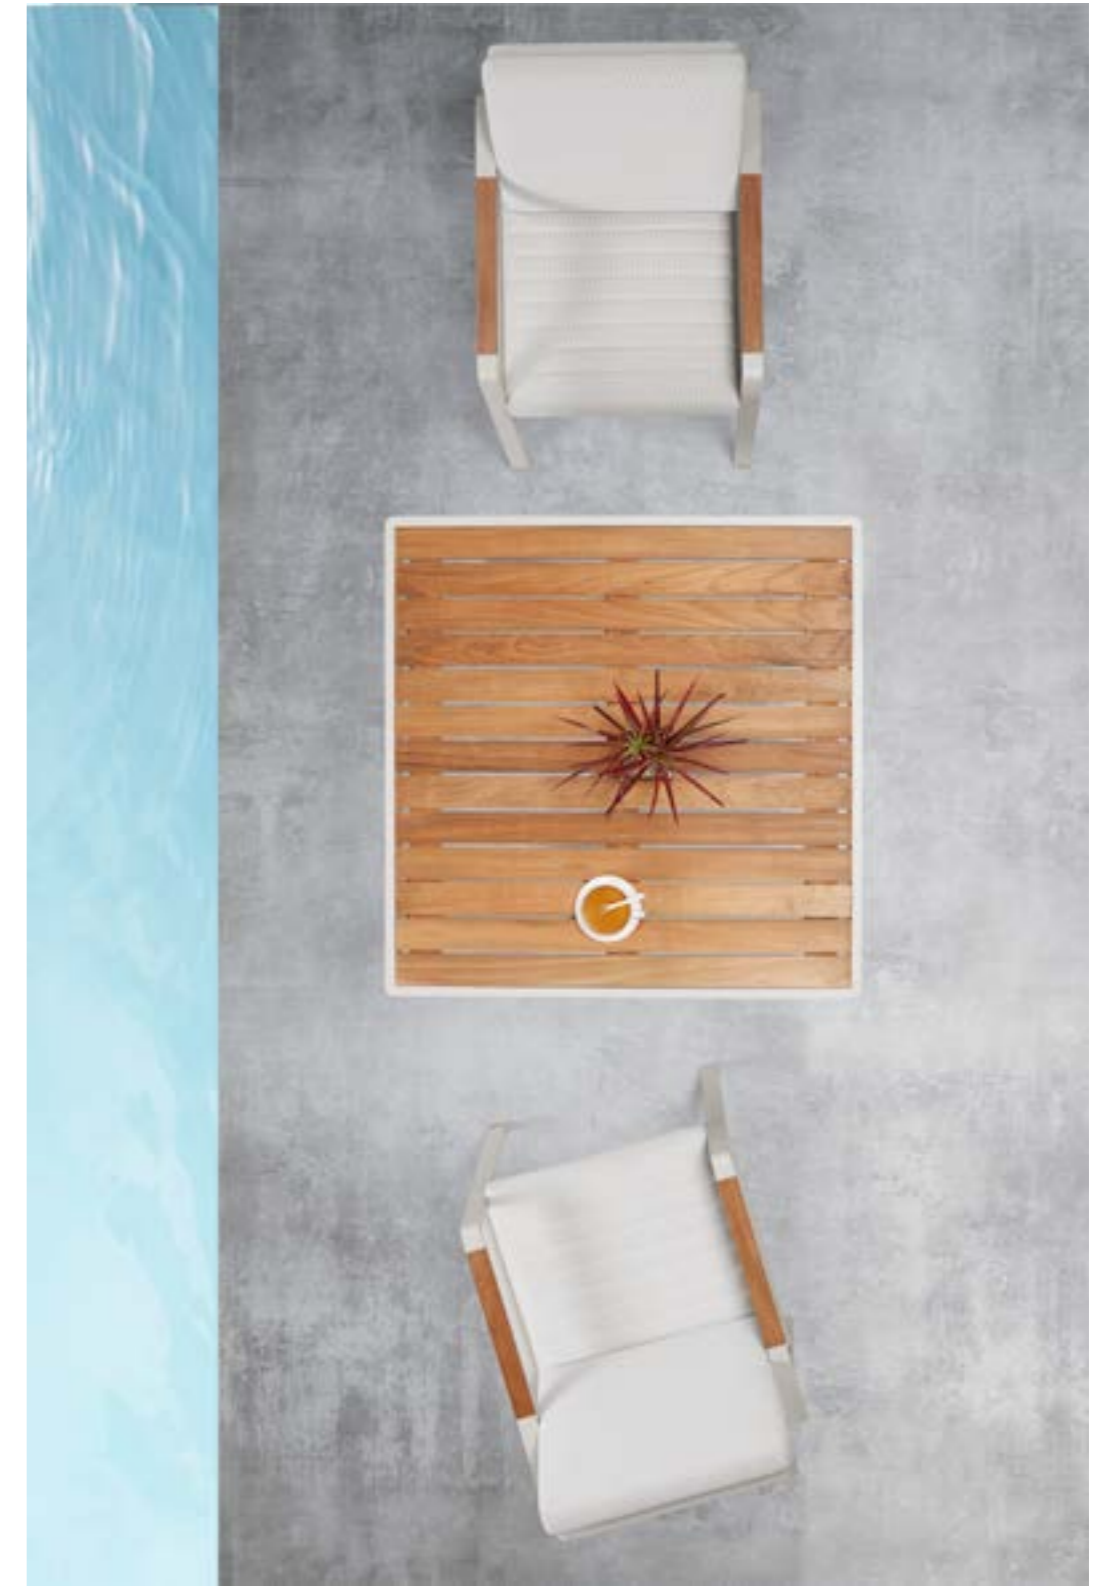

# NOFI

NOFI collection is composed by living sofa set, sectional sofa set, dining set, bar set, sun bed and swing. It is one of the collections that have a complete family to meet all kinds of living demands. With wooden elements to be installed on the armrests and table tops and with soft and airy cushion designs, Nofi shows simplicity but never loses its coziness. With DIY concept, consumer can easily do the assembling under instructions.