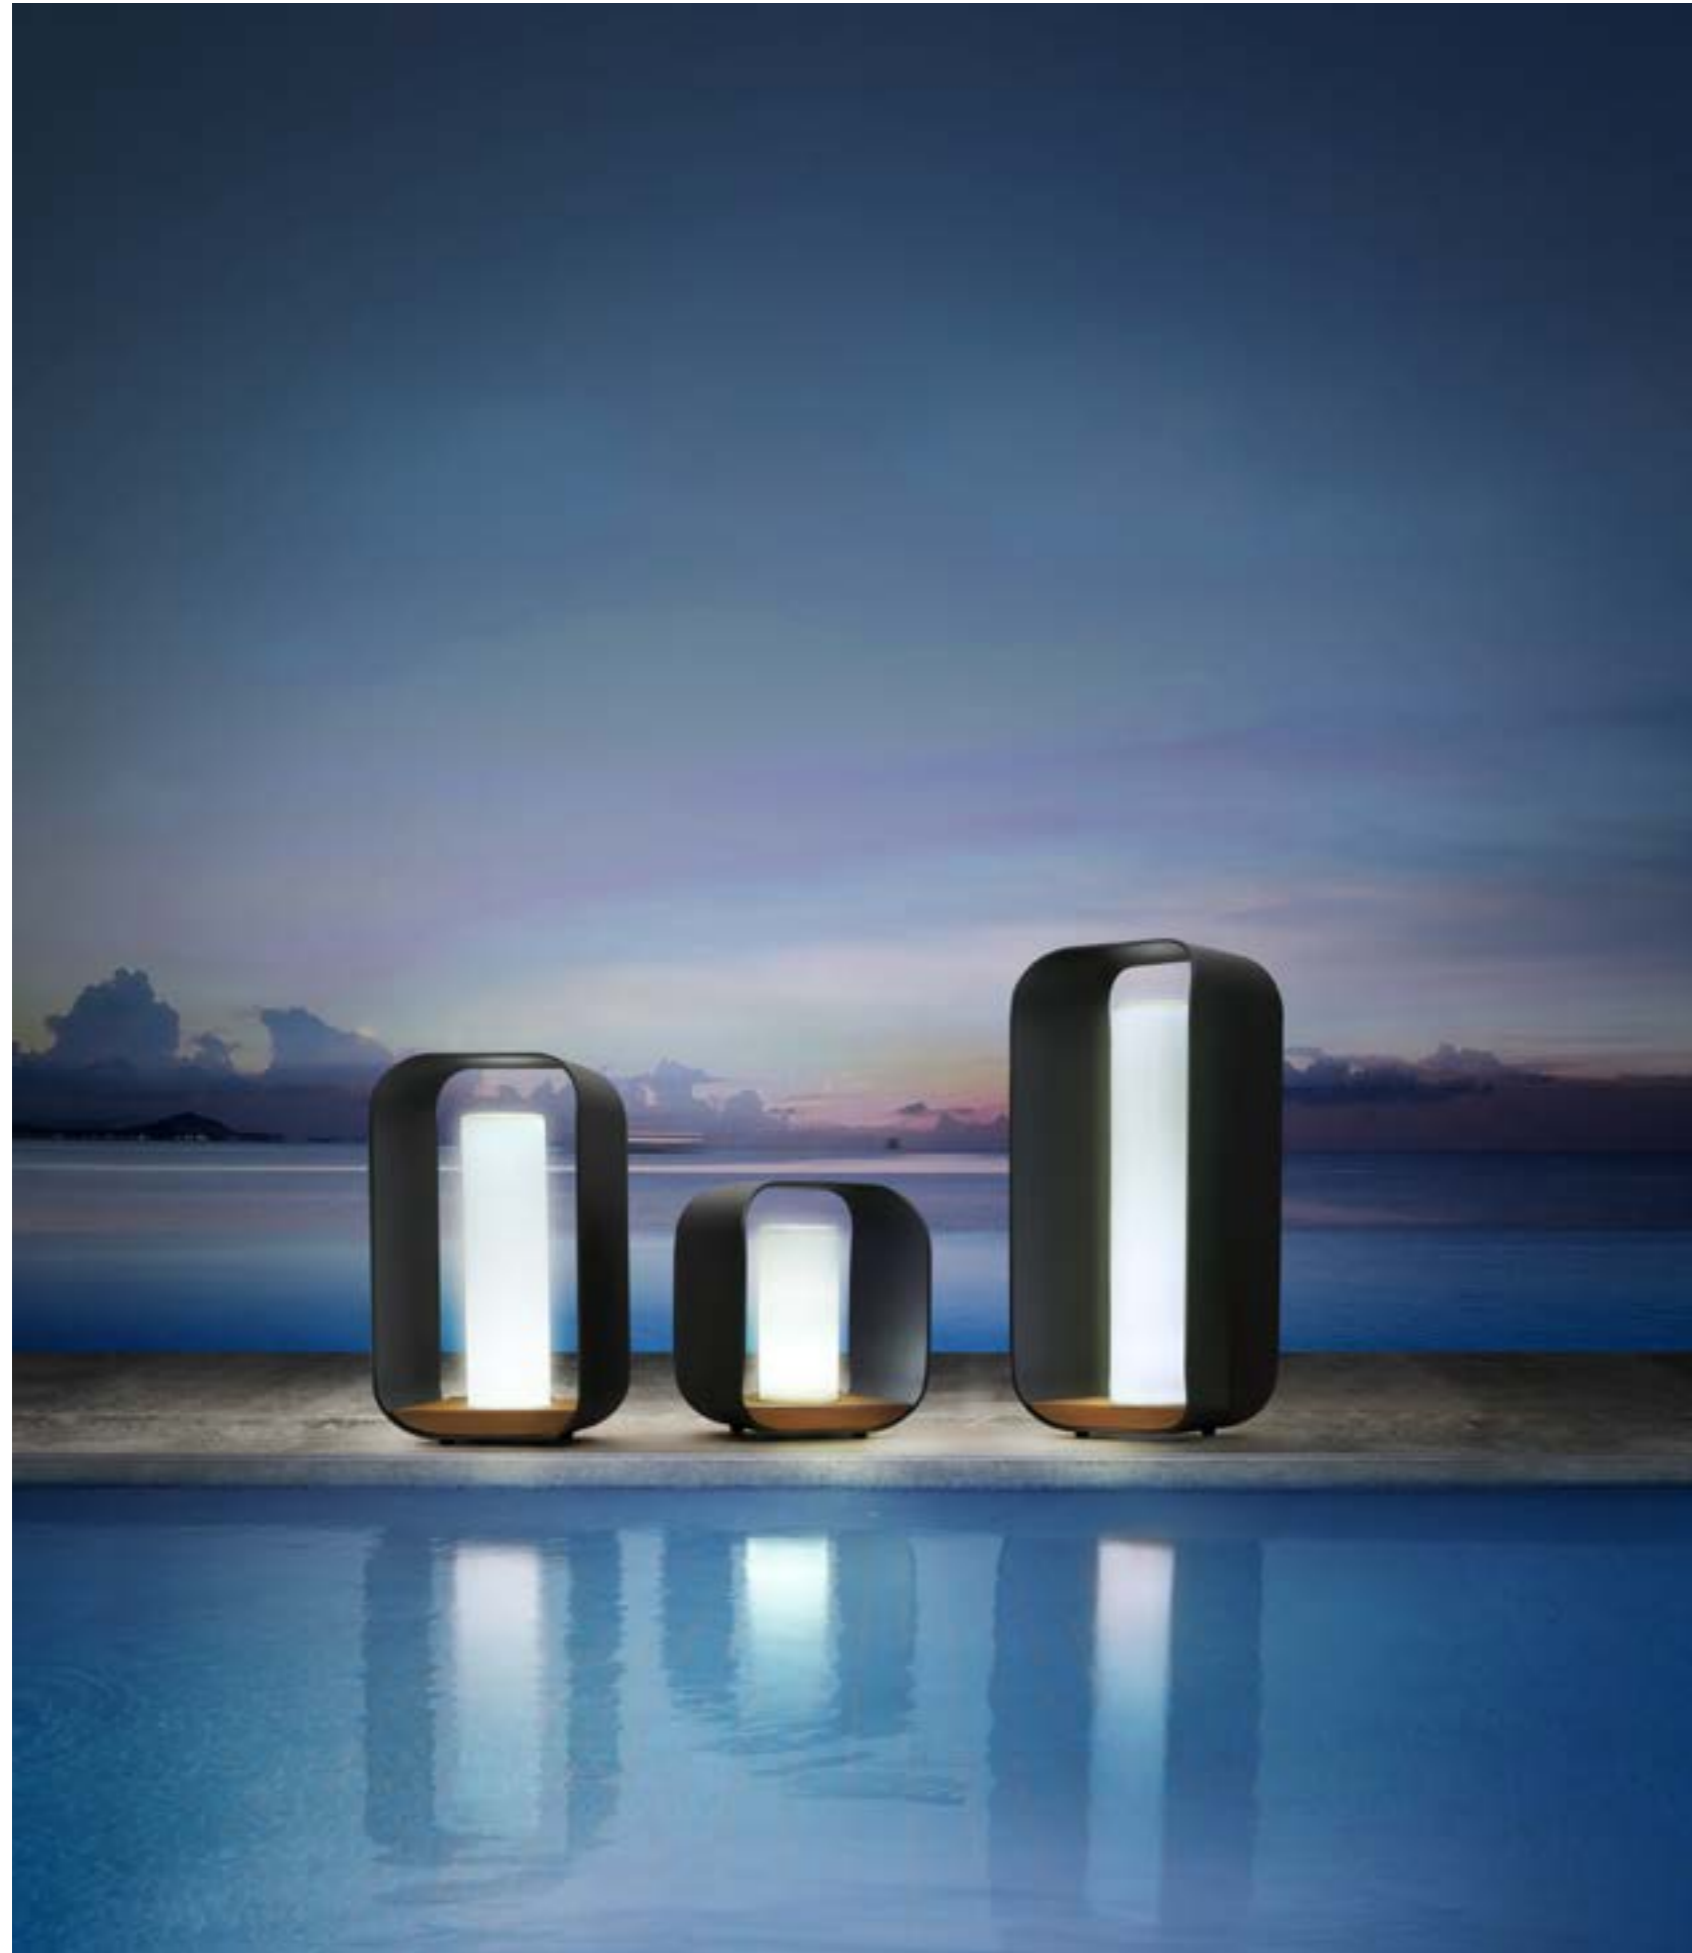

ONDA DAYBED HAS WON IF DESIGN AWARD 2020 FOR ITS ELEGANCE AND PURITY. TOP QUALITY AND ENVIRONMENTAL-FRIENDLY COATING FINISH AND BATYLINE CAN WITHSTAND ALL KINDS OF OUTDOOR CONDITIONS. ITS BACK CAN BE ADJUSTED AT MULTIPLE ANGLES TO MEET THE NEEDS OF USERS.