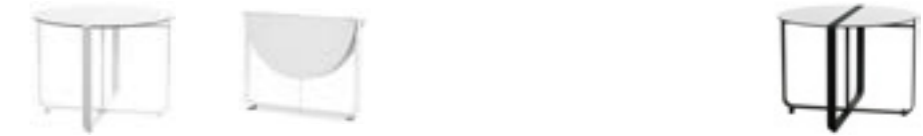

---

Outdoor Furniture Collection  
CLINT

670616  
Director Chair  
Size: 555x560x880mm

---

670672  
Dining Table  
Size: D1000x745mm

---

CLINT Combinations

670610