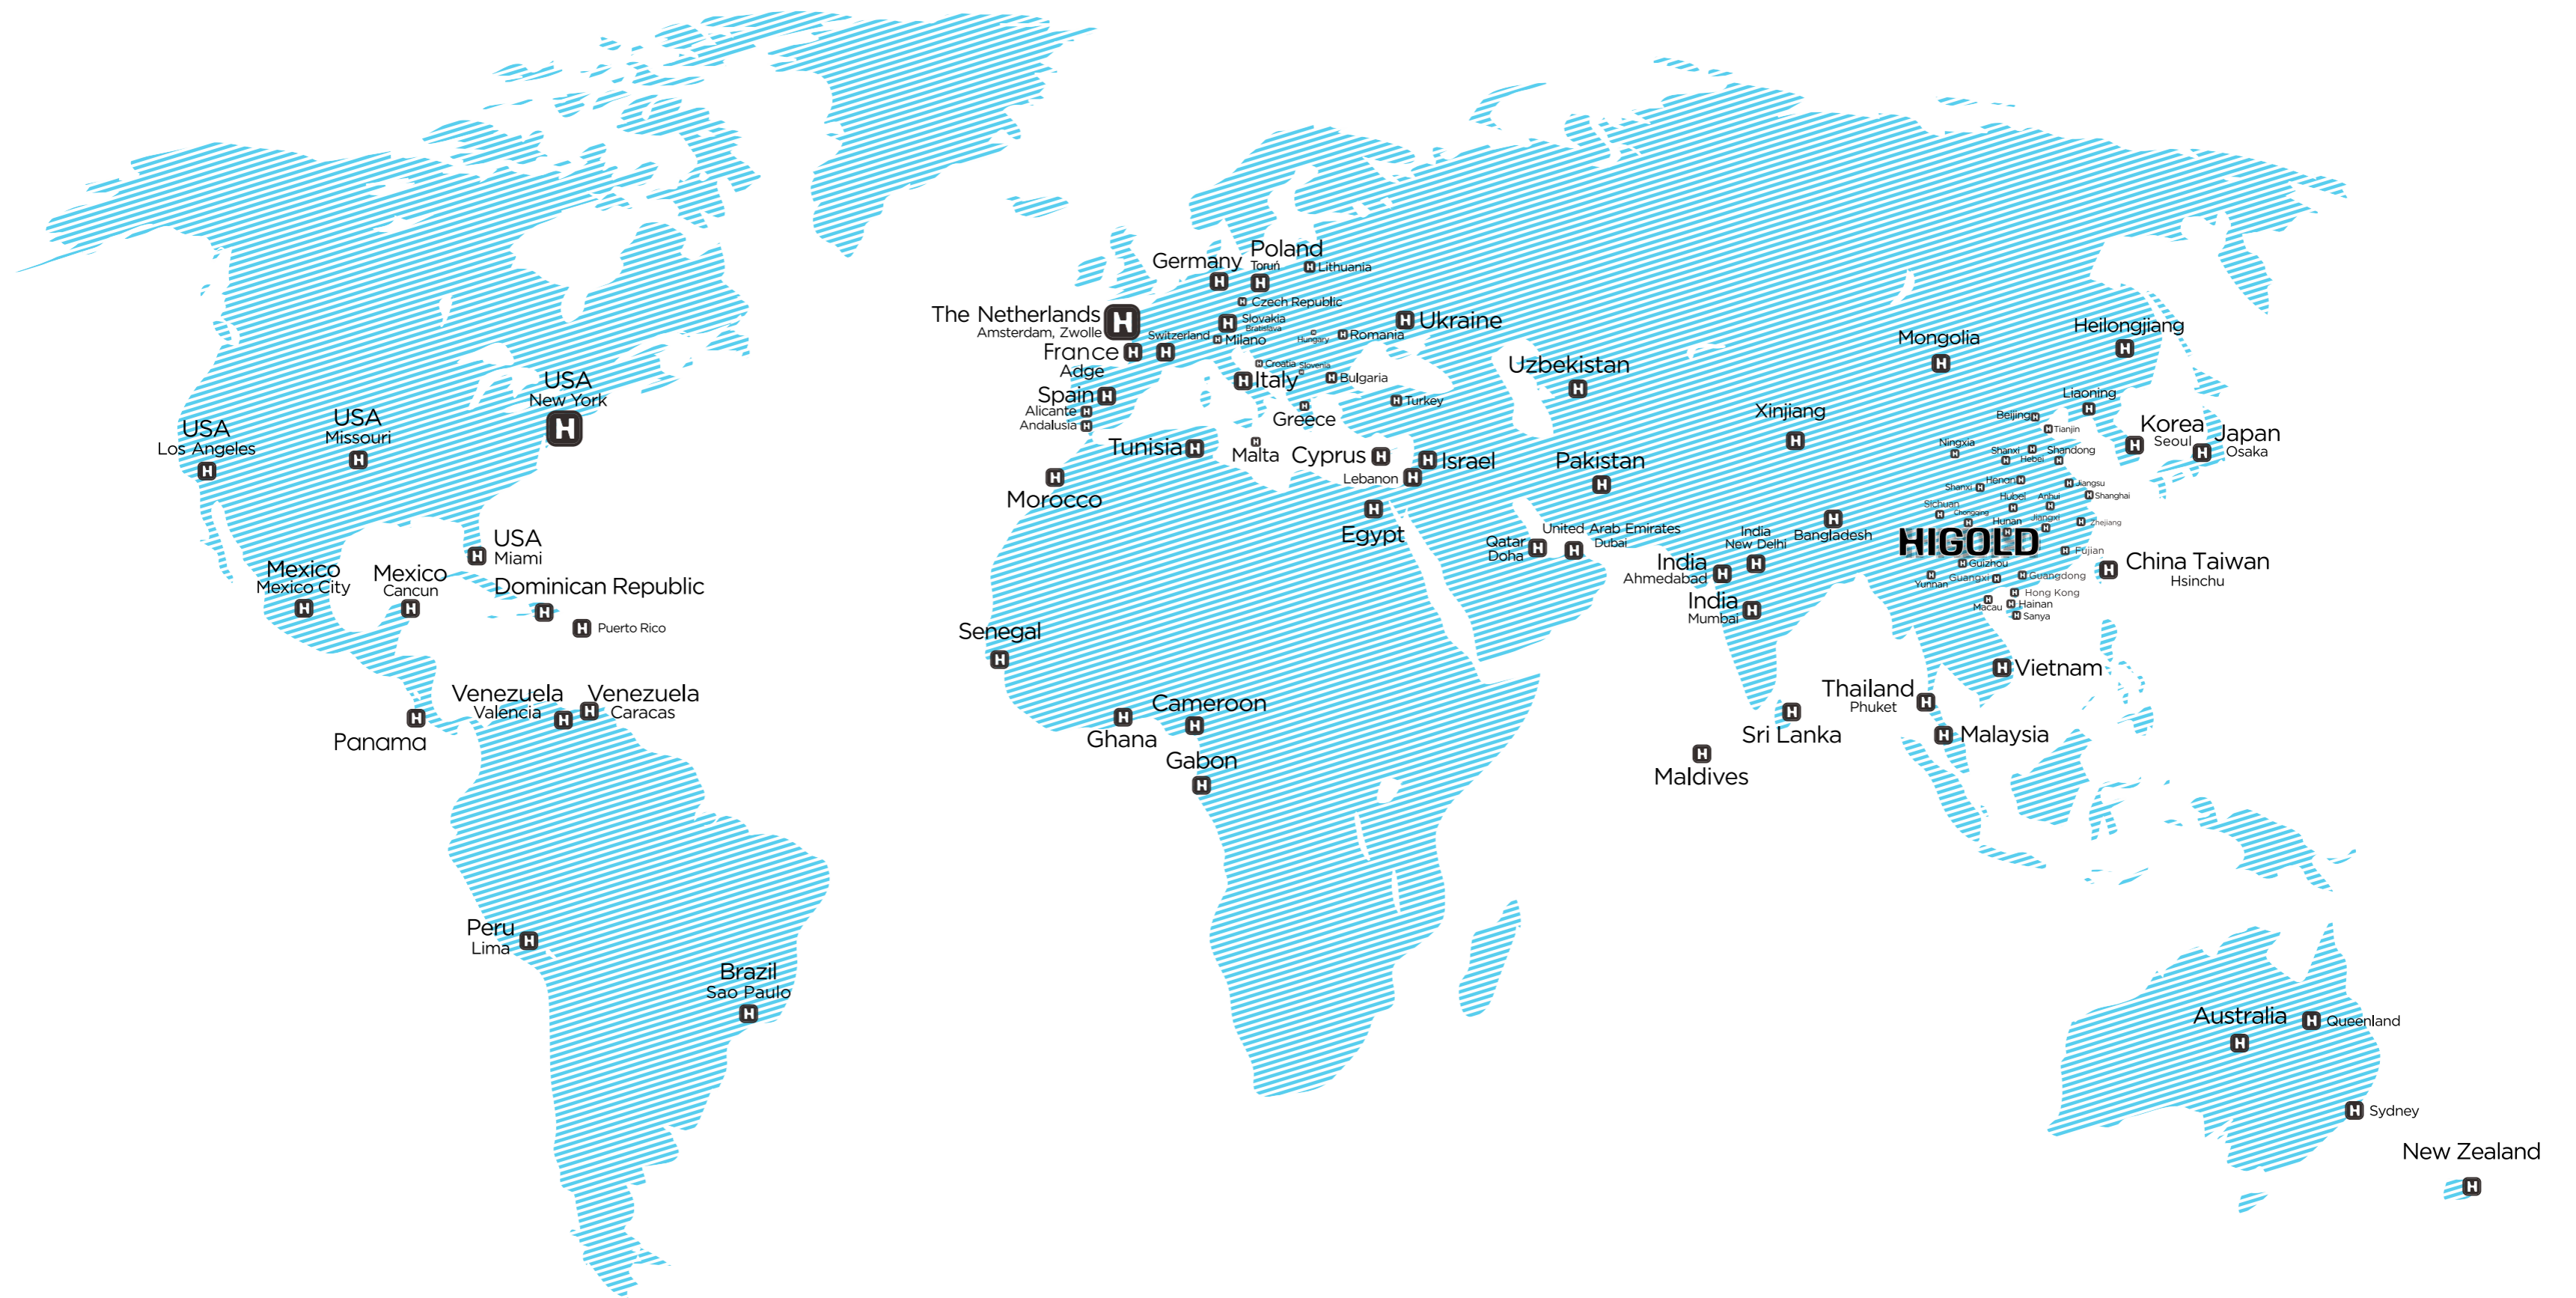

SALES NETWORK